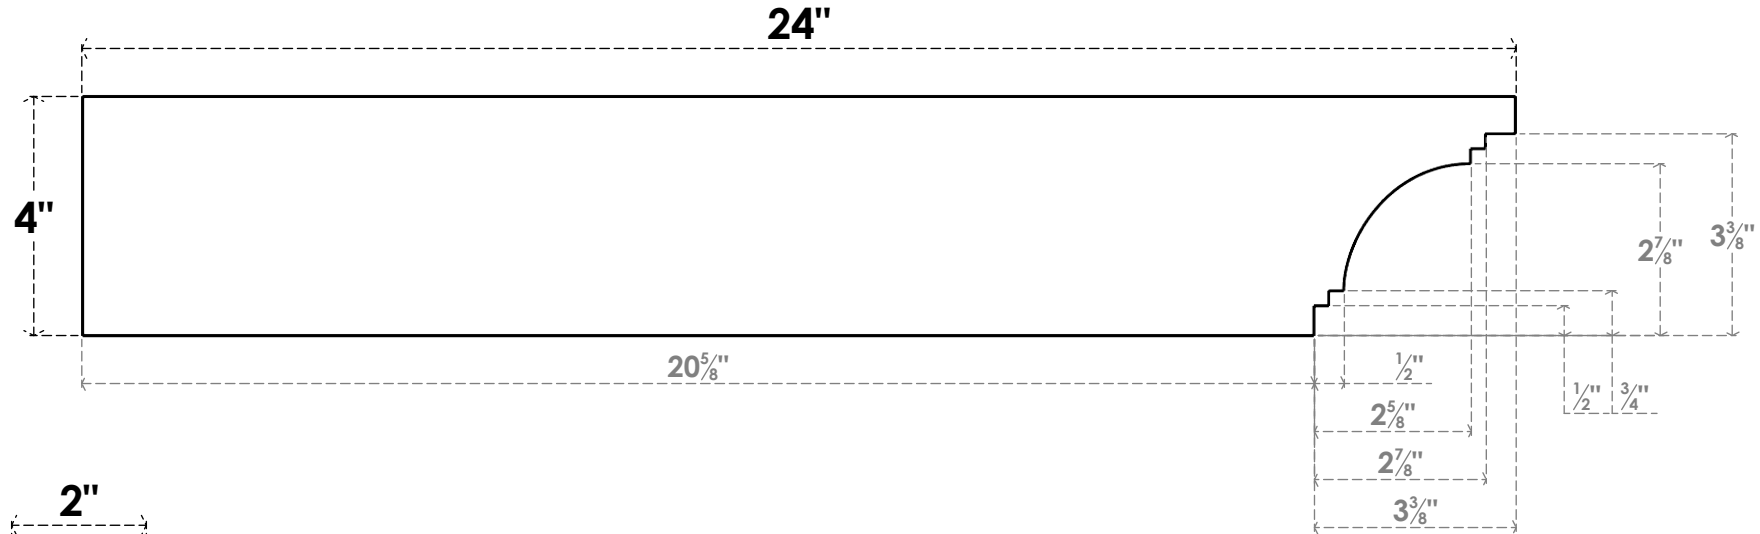

ITEM NUMBER: RFTURS020X04000X24000X004PEC00RCPR

2"W X 4"H X 24"L TIMBERTHANE ROUGH CEDAR PESCADERO FAUX WOOD SOLID RAFTER TAIL, 4"L END, PRIMED TAN

SIDE PROFILE

FRONT PROFILE

ISOMETRIC

GENERATED DATE : 03/02/2023