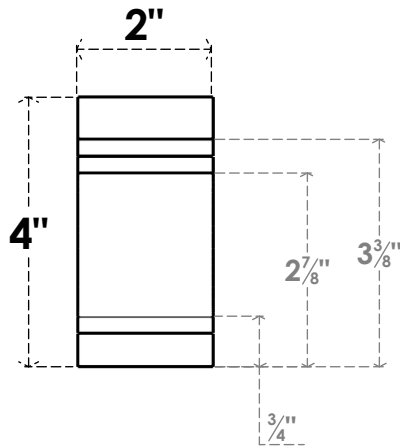

ITEM NUMBER: RFTURS020X04000X24000X004PEC00RCPR

2"W X 4"H X 24"L TIMBERTHANE ROUGH CEDAR PESCADERO FAUX WOOD SOLID RAFTER TAIL, 4"L END, PRIMED TAN

SIDE PROFILE

FRONT PROFILE

ISOMETRIC

GENERATED DATE : 03/02/2023